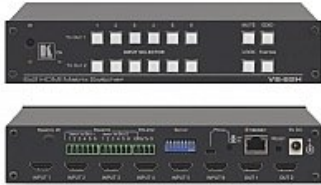

## VS-62H

6x2 4K60 4:2:0 HDMI Automatic Matrix  
Switcher

| HDMI | Ethernet - RJ-45 | HDCP Compliant  
| 4K/60 UHD (4:2:0)

VS-62H is a high-quality, 6x2 matrix switcher for 4K@60Hz (4:2:0) HDMI signals. It reclocks and equalizes the signals and can route any input to either or both outputs simultaneously. It supports resolutions up to 4K@60Hz (4:2:0) and WUXGA

## FEATURES

**Max. Data Rate** - 8.91Gbps (2.97Gbps per graphics channel)

**Max. Resolution** - 4K@60Hz (4:2:0) and WUXGA

**HDCP 1.4 Compliant**

**HDMI Support** - 3D, Deep Color, x.v.Color™, Lip Sync, Dolby® TrueHD, Dolby Digital Plus, DTS-HD®, and 7.1 PCM

**EDID Capture** - Copies and stores the EDID from a display device

**Programmable Step-In Functionality** - When used in conjunction with compatible step-in devices, such as the SID-X3N (using an HDMI cable that supports HEC, the HDMI Ethernet Channel)

**True Video Clock Detection**

**Auto Switching Option** - For either or both outputs, last-connected or priority switching

**Non-Volatile EDID Storage**

**Kramer reKlocking™ & Equalization Technology** - Rebuilds the digital signal to travel longer distances