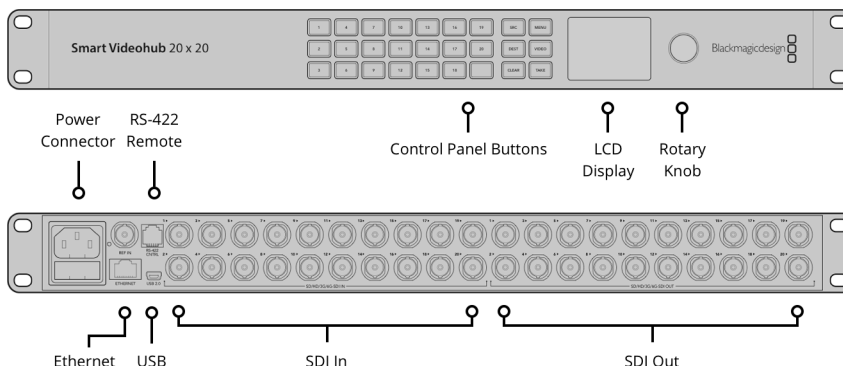

### Router Control

21 buttons for local control of Videohub. 6 buttons and scroll wheel for control of LCD display or RJ45 Ethernet.

### Router Configuration

Via front panel LCD or use either RJ45 Ethernet or USB 2.0 for setting IP address only.

### RS-422 Router Control

1 x input for controlling router crosspoint switching.

---