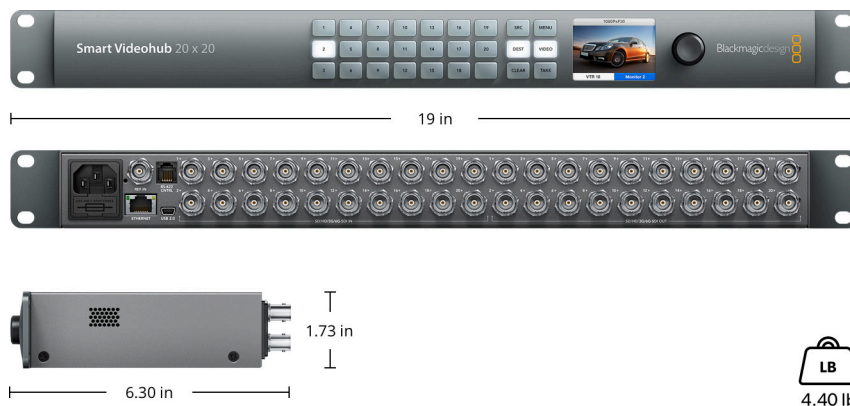

Operating Systems

Mac 10.14 Mojave,
Mac 10.15 Catalina or later.

Windows 8.1 or Windows 10.

Software

Software Control

Router control included free for
Windows™ and Mac™.

Internal Software Upgrade

Via included updater application.

Power Requirements

Power Supply

1 x Internal 90 - 240V AC. IEC power
cable required.

Power Fail Protection

Router connections preserved and
restored instantly at power on.

Power Consumption

34 Watts

Physical Specifications

Physical Installation

1 rack unit size. Less than 6 inches
deep.