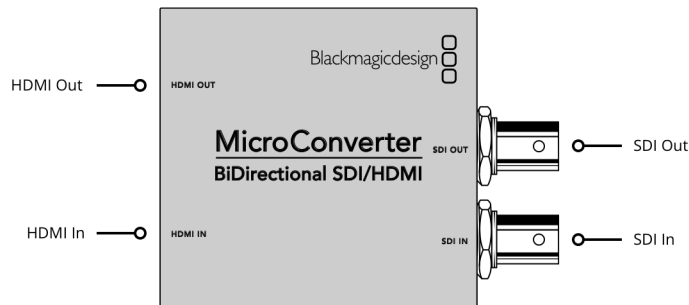

Micro Converter BiDirectional SDI/HDMI

Now you can simultaneously convert SDI to HDMI and HDMI to SDI in any combination of SD and HD formats up to 1080p60 at the same time! Each conversion direction can be a different SD or HD video standard, so it's like getting two converters in one! The multi-rate 3G-SDI input and output connections are compatible with virtually all professional broadcast equipment, including Level A and B devices. It even automatically detects all SD and HD formats.

SDI Video Outputs

Automatically matches the SD, HD or 3G-SDI HDMI video input.

HDMI Outputs

HDMI Type A out.

Reclocking

Yes

Multi Rate Support

Auto detection of SD or HD.

SDI Compliance

SMPTE 259M, SMPTE 292M, SMPTE
296M, SMPTE 372M, SMPTE 424M,
SMPTE 425M

SDI Video Rates

SDI video connections are switchable
between standard definition and high
definition, and user selectable level A
and B via setup utility.