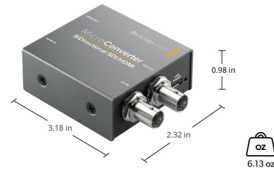

Environmental Specifications

Operating temperature

0° to 40° C (32° to 104° F)

Storage temperature

-20° to 60° C (-4° to 140° F)

Relative Humidity

0% to 90% non-condensing

Physical Specifications

What's Included

Micro Converter BiDirectional SDI/HDMI

Warranty

3 Year Limited Manufacturer's Warranty.

All items on this website are copyright Blackmagic Design Pty. Ltd. 2019, all rights reserved.

All trademarks are property of their respective owners. MSRP includes duties, but excludes sales tax and shipping costs.

This website uses remarketing services to advertise on third party websites to previous visitors to our site.

You can opt out at any time by changing cookie settings. [Privacy Policy](#)

Blackmagic Design Authorized Reseller