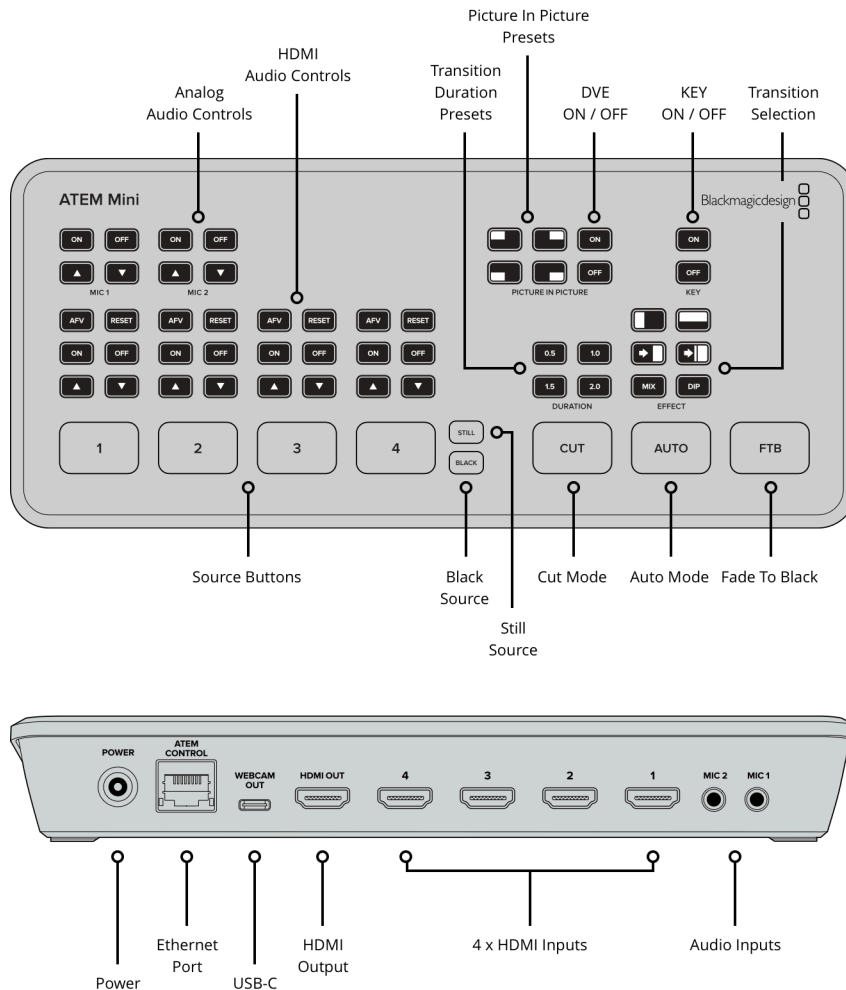

ATEM Mini

\$295

ATEM Mini features 4 HDMI inputs and has an intuitive, easy to use design that makes it possible for anyone to live stream multi camera productions online via services and software such as YouTube Facebook Live or even Skype. Simply connect 4 high quality HDMI inputs that can be used for live switching cameras, computers or even game consoles. You get a built in DVE for exciting picture in picture effects, broadcast quality transitions, upstream keyers for removing blue and green screen background, a downstream keyer for superimposing custom graphics, audio inputs a mixer, and more. To stream, ATEM Mini also has a USB output that works like a webcam, so you can connect to any video software. There's also HDMI video out for projectors.

2 x 3.5mm stereo mini jack.

Total Audio Outputs

None, embedded audio only.

Timecode Connection

None

HDMI Video Inputs

4 x HDMI type A, 10-bit

HD switchable.

2 channel embedded audio.

Video Input Re-Sync

On all 4 HDMI inputs.

Frame rate and format convertors

On all 4 HDMI inputs.

HDMI Program Outputs

1

Computer Outputs

1 x USB Type-C 3.1 Gen 1.

Standards

HD Video Input Standards

720p50, 720p59.94, 720p60
 1080p23.98, 1080p24, 1080p25,
 1080p29.97, 1080p30, 1080p50,
 1080p59.94, 1080p60
 1080i50, 1080i59.94, 1080i60

HD Video Output Standards